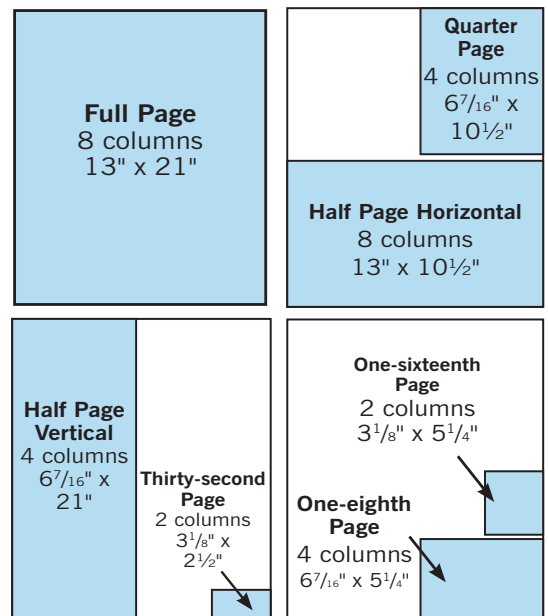

The Ellsworth American.

1 Printing House Sq., Ellsworth • 207-667-2576

Mount Desert **Islander**

310 Main Street, Bar Harbor • 207-288-0556